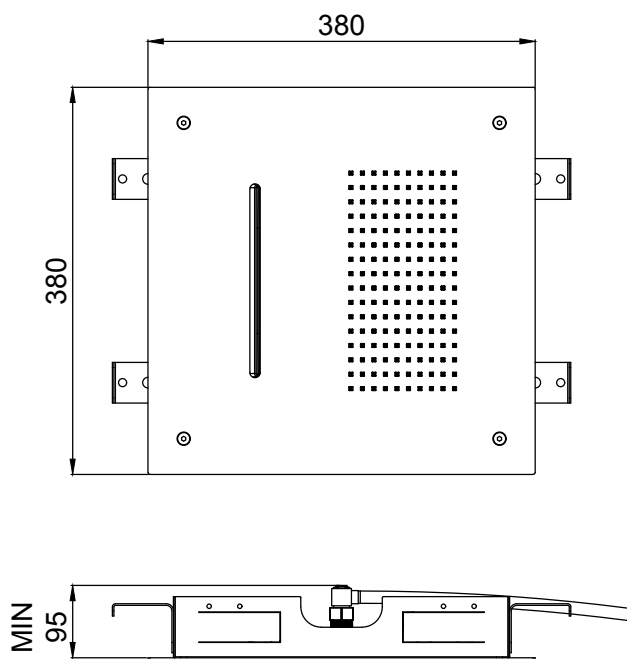

Product Type: **Built-In Head Shower**

Product Code: **E044216**

Product Name: **Square Temptation**

Description: Soffione a incasso
Built-in Head Shower

Dimensions: 380x380 mm

Material: Acciaio 316 | 316 Stainless Steel

High Brass
316 HB

Copper
316 CO

Gun Metal
316 GM

Absolute Black
316 AB

Finishes:

DIMENSIONS

FLOWRATE

MIN: 1 bar | MAX: 5 bar | BEST: 3 bar