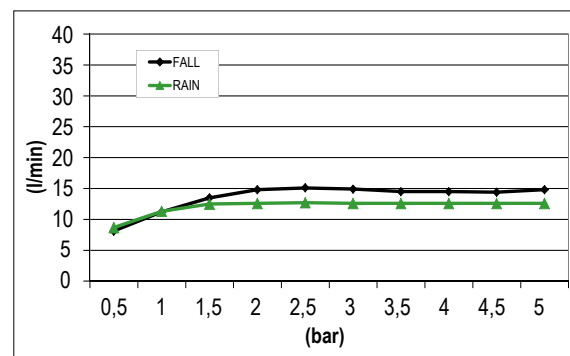

Product Type: **Built-In Head Shower**

Product Code: **E044216**

Product Name: **Square Temptation**

Description: Soffione a incasso
Built-in Head Shower

Dimensions: 380x380 mm

Material: Acciaio 316 | 316 Stainless Steel

High Brass
316 HB

Copper
316 CO

Gun Metal
316 GM

Absolute Black
316 AB

Finishes:

DIMENSIONS

FLOWRATE

MIN: 1 bar | MAX: 5 bar | BEST: 3 bar