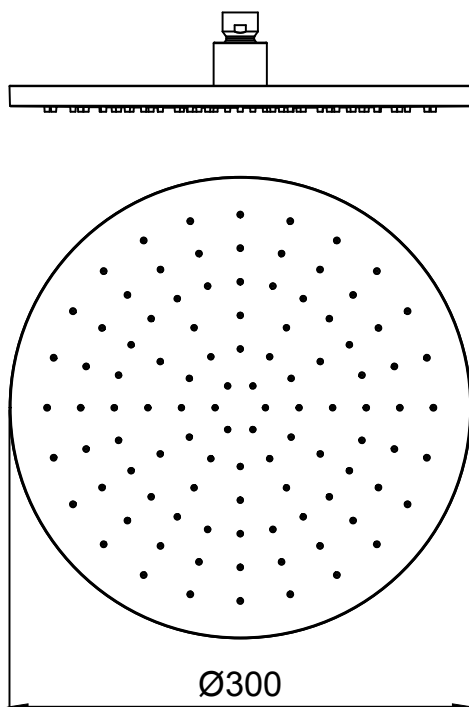

Product Type: **Emotion Head Shower**  
 Product Code: **E044040**  
 Product Name: **Round Emotion**  
 Description: Soffione Emotion Tondo Ø300mm  
*Round Emotion Head Shower Ø300mm*  
 Dimensions: Ø300 mm

## DIMENSIONS