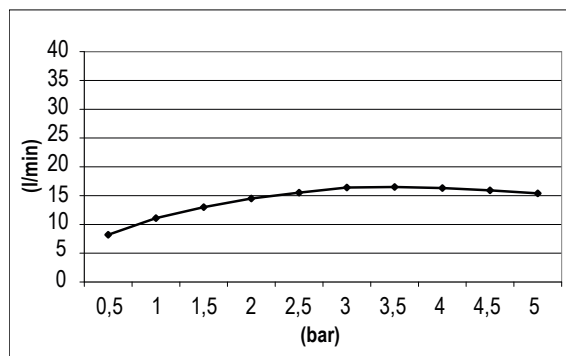

## DIMENSIONS

## FLOWRATE

**MIN: 1 bar | MAX: 5 bar | BEST: 3 bar**